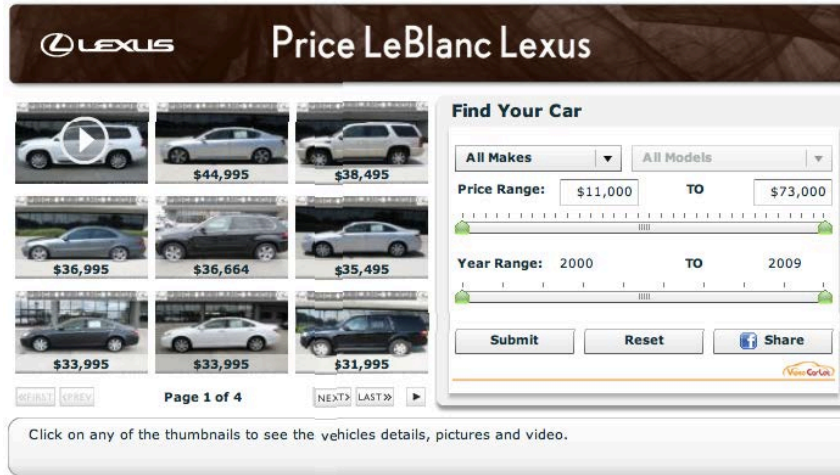

<b>INTRODUCTION .....</b>	<b>2</b>
CURRENT APPLICATION VERSION.....	2
<b>VSHOC FUNCTIONALITY .....</b>	<b>3</b>
BASIC CONFIGURATION OVERVIEW .....	3
FLASHVARS .....	3
CODE DETAILS .....	3
FLASHVAR CODE EXAMPLE.....	4
VSHOC DEFAULT FUNCTIONALITY .....	4
VSHOC EXTENDED FUNCTIONALITY .....	4
VSHOC API CALLS .....	4
<b>VSHOC SETUP AND CONFIGURATION .....</b>	<b>4</b>

## Introduction

The vSHOC player was designed to showcase a dealer's inventory of used vehicles. The vSHOC player features a search function for price range, year range, and selections for makes and models. The search narrows the video selection

for the user so they only see the inventory they want to see. Other features of the vSHOC are:

- Features list
- Extended feature list
- Direct contact with the dealership
- A similar vehicles display
- A dealership location map
- Share this vSHOC